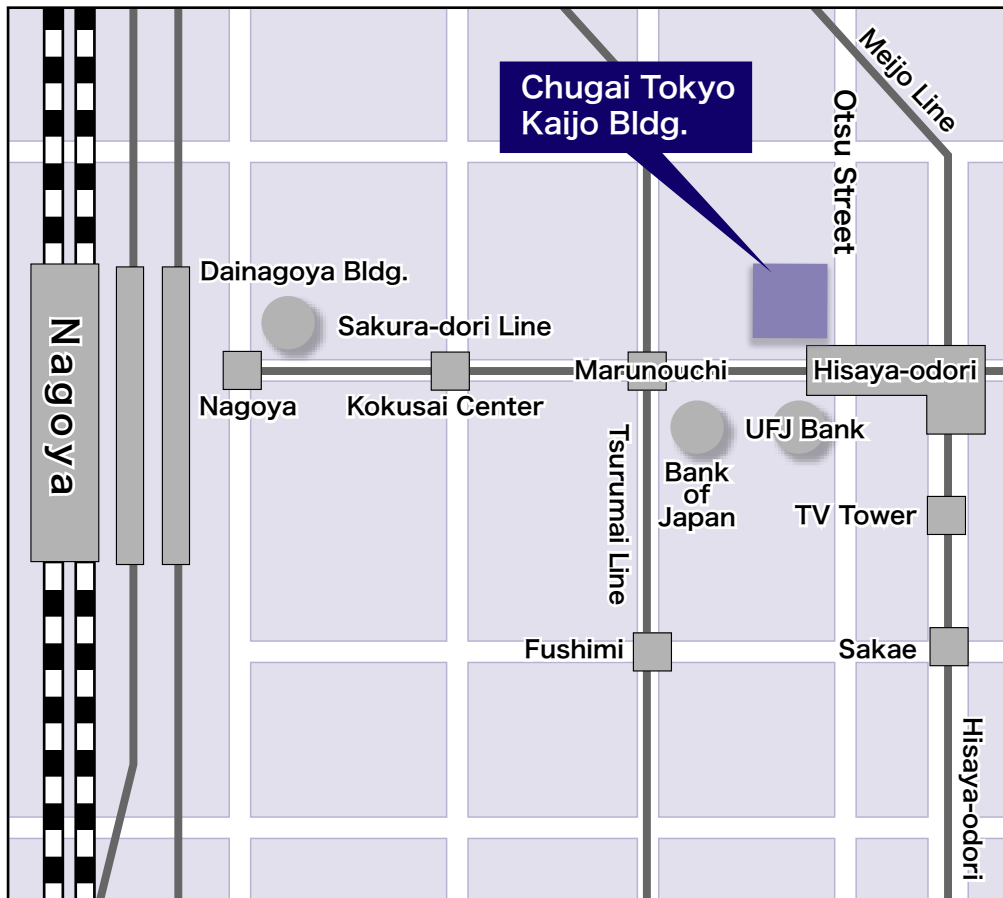

Sojitz Machinery Corporation Nagoya Office

Sojitz Machinery Corporation Nagoya Office
3F Chugai Tokyo Kaijo Bldg., 20-17, marunouchi 3-chome,
Naka-ku, Nagoya 460-0002, Japan
TEL: +81(52)957-4056

<From the closest train station>

Walking: Within 1 min. from Hisaya-odori Station

(Sakurai-dori Subway Line)

Exit No.1

: 2 min. from Hisaya-odori Station

(Meijo Subway Line)

Exit No.2B