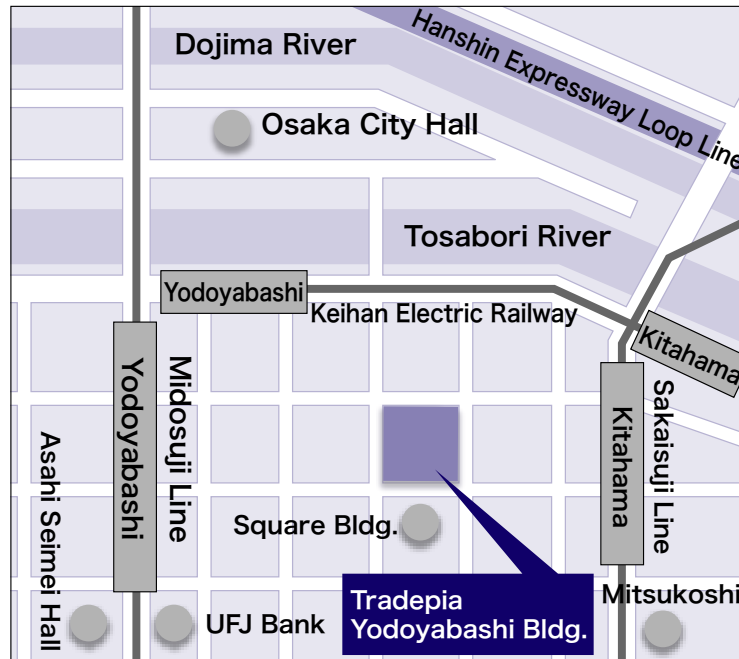

Sojitz Machinery Corporation Osaka Office

5F Tradepia Yodoyabashi Bldg., 5-8, Imabashi 2-chome,
Chuo-ku, Osaka 541-8558, Japan
TEL: +81(6)6209-3441

<From the closest train station>
Walking: 4 min. from Yodoyabashi Station
(Midosuji Subway Line) Exit No.8