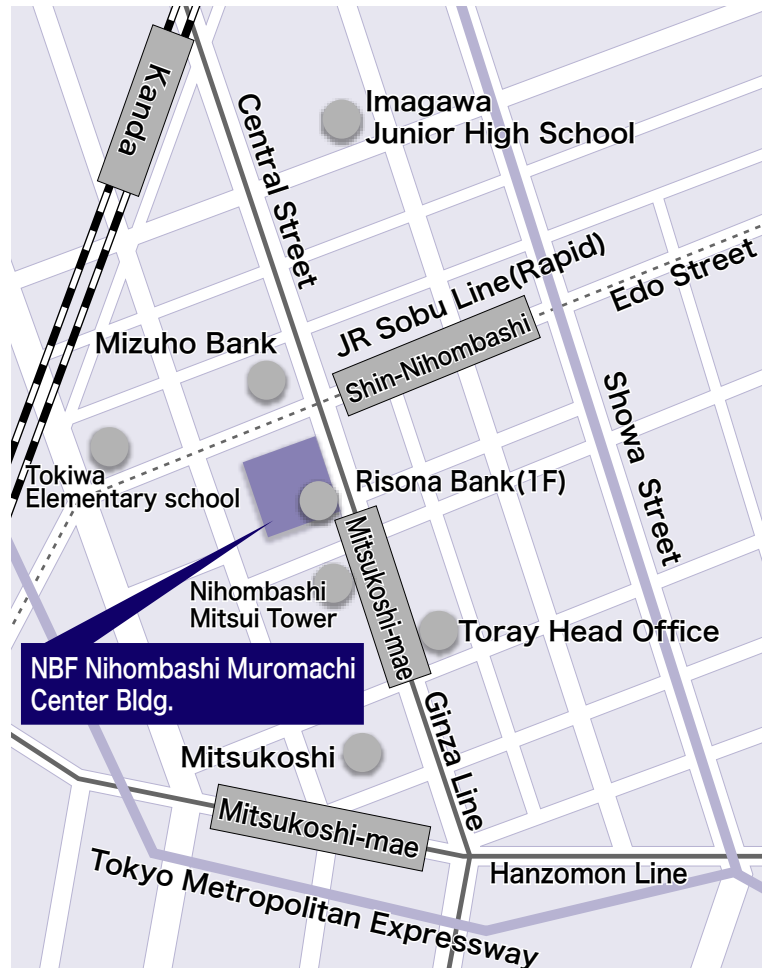

Sojitz Machinery Corporation Tokyo Head Office

Sojitz Machinery Corporation Head Office

2-15, NBF Nihombashi Muromachi Center Bldg.

Nihombashi Muromachi 3-chome, Chuo-ku, Tokyo 103-0022, Japan

TEL:+81(3)5204-5600

[From the closest train station]

Walking: 1 min. from Mitsukoshi-mae Station

(Ginza Subway Line/Hanzomon Subway Line)

Exit No.A8

: 2 min. from Shin-Nihombashi Station(JR Sobu Line(Rapid))

Exit No.10

: 6 min. from Kanda Station

(JR Chuo Line/JR Keihin-Tohoku Line/JR Yamanote Line)